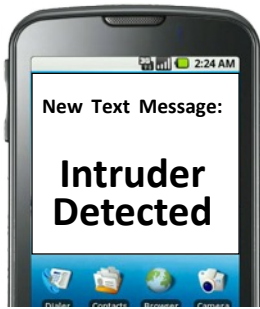

Expandable PIR SMS Security

S-PIR & S-PIRw (expandable)

Overview

The S-PIR range is a simple to install security system which sends SMS text message alerts directly to your mobile phone when it detects an intruder. A compact PIR movement detector it can be armed/disarmed just by calling it from an authorised number.

Features

- SMS Alarm text can be sent to up to 5 recipients
- Customise the SMS message "Office Alert", "Garage", "Boat" etc
- Arm/Disarm from your mobile phone with confirmation
- Power failure/unplugged alert SMS
- Configuration via PC, SMS or remotely via GPRS
- Microphone - listen in remotely
- Portable - can be moved when you move.
- No land line requires - uses any main GSM mobile network
- Low running costs - price of text messages
- Regular status message - system working
- Schedule arm/disarm times
- **S-PIRw** version can connect to 16 local wireless slave sensors, extra room PIR sensors, door sensors etc to build up a complete building security system. Slave range 30m (indoor). Slave devices are battery powered (included) and alerts can be customised to inform you which room/door/zone has been breached.